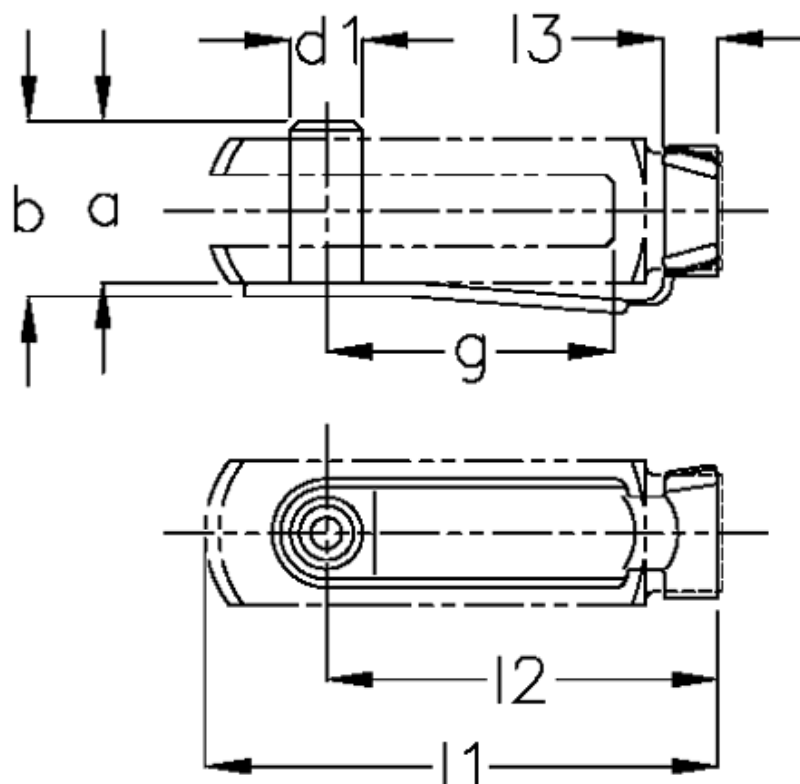

Article number: 140541632

Description: KLEE Fork pin with snap-on spring FKB 16x32

Measures

a	= 36
b	= 39.0
d1 h11	= 16
g	= 32
l1	= 73.0
l2	= 62.0
l3	= 16.0
Size	= 16 x 32

Threaded fork piece = M16
Weight 100 pcs. = 6.940